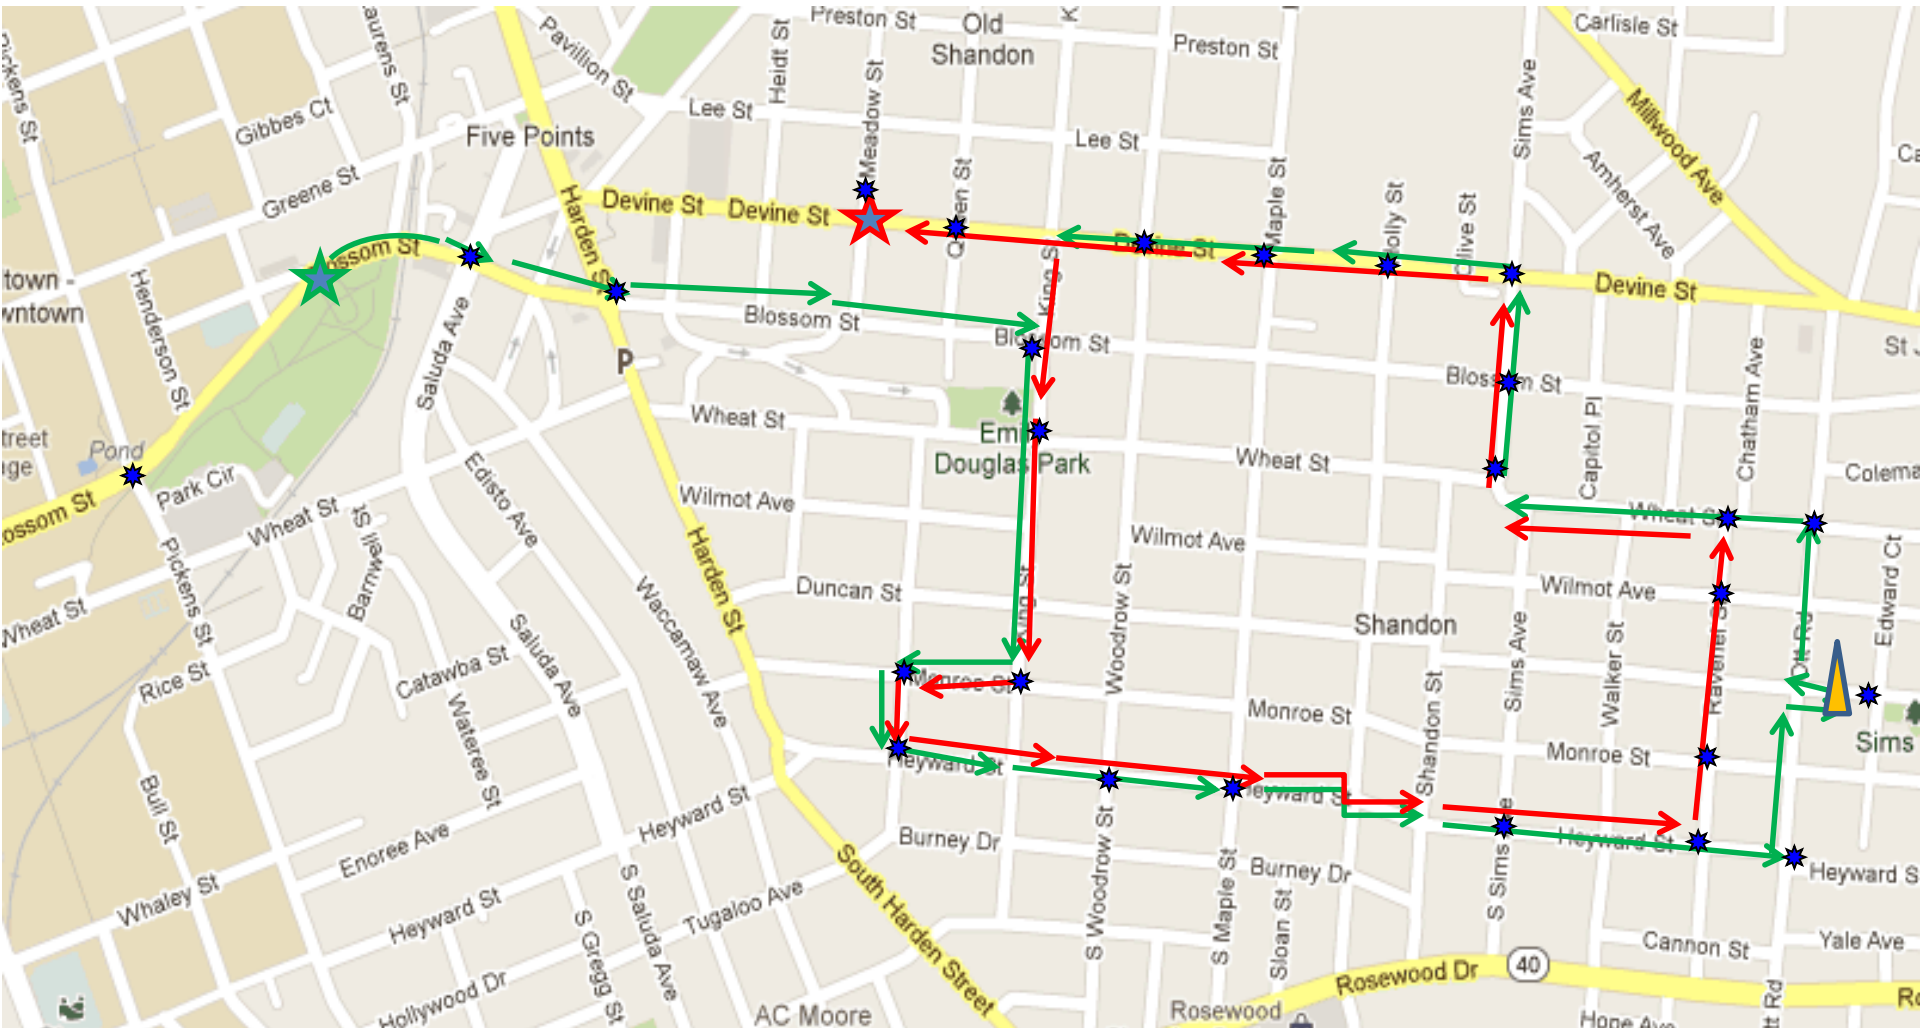

Get to the Green 15K

★ Start Line
★ Finish Line

→ Start (1st Loop)
→ Finish (2nd & 3rd Loop)

★ Police Officer
▲ Cone at turn on Duncan