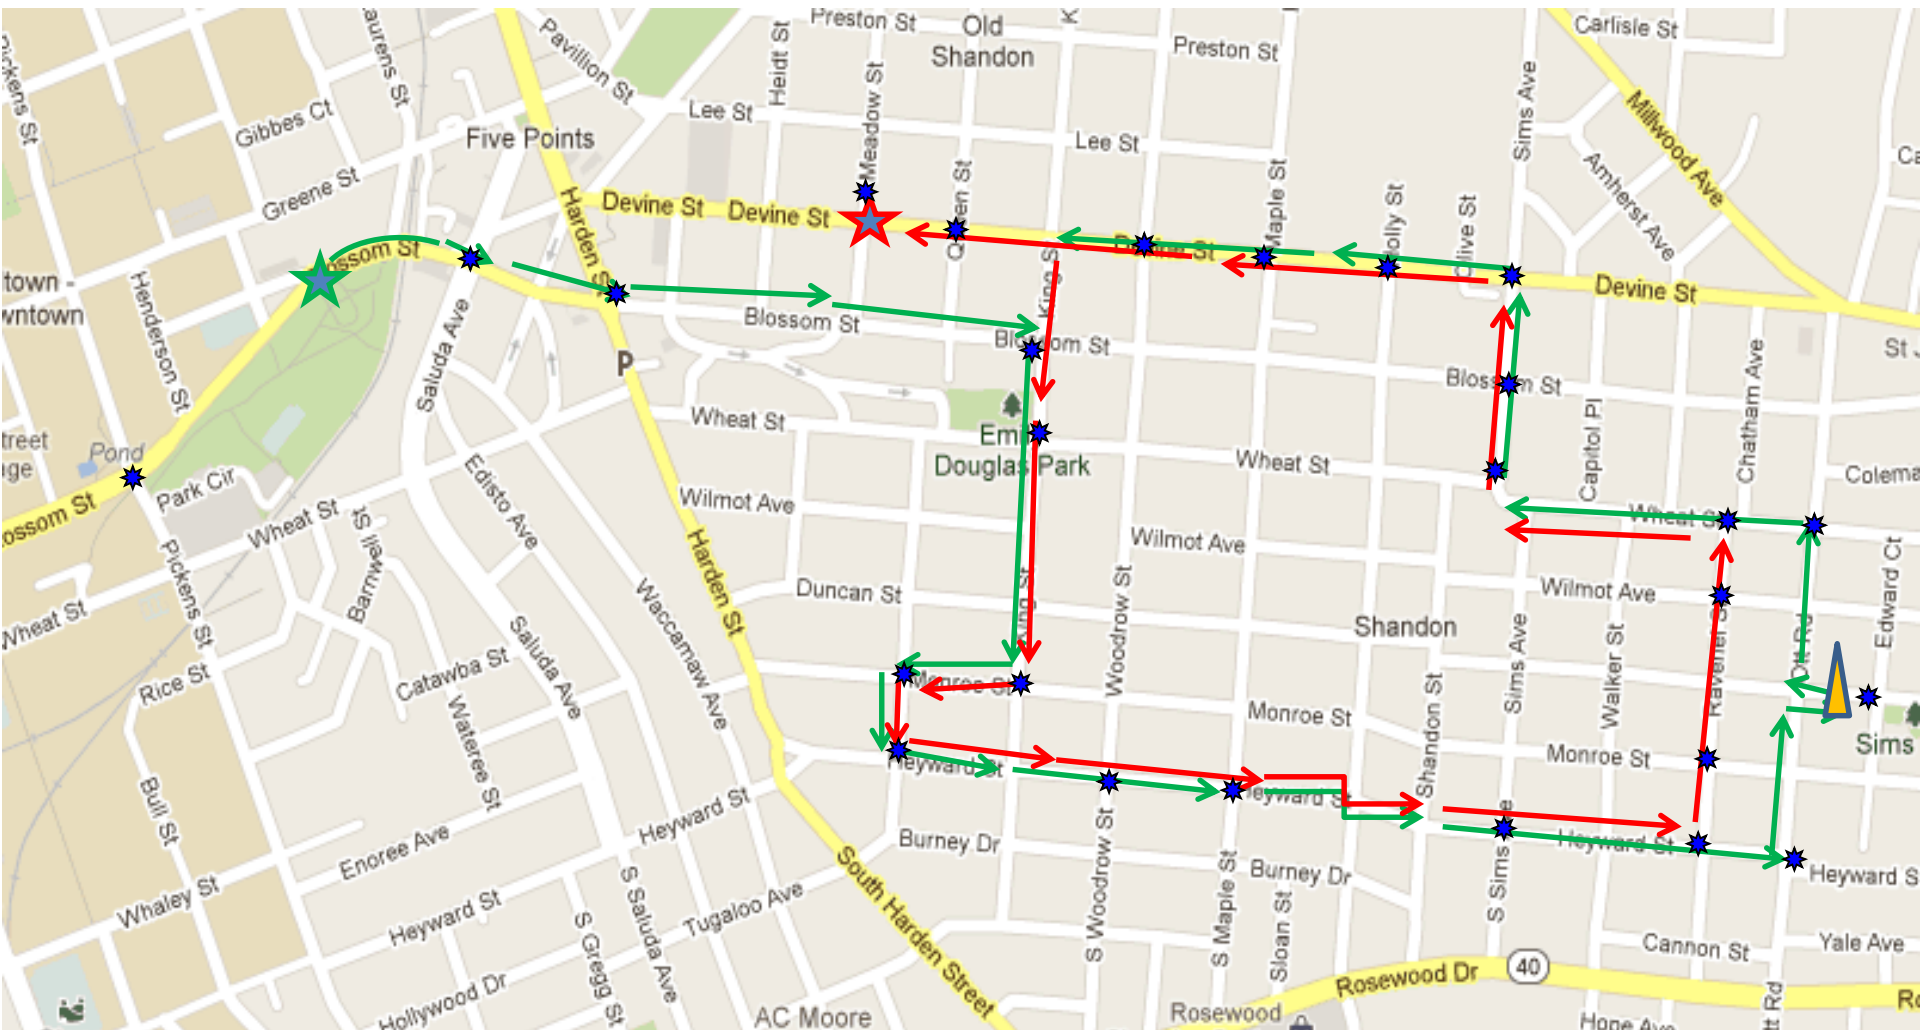

Get to the Green 15K

 Start Line
 Finish Line

 Start (1st Loop)
 Finish (2nd & 3rd Loop)

 Police Officer
 Cone at turn on Duncan